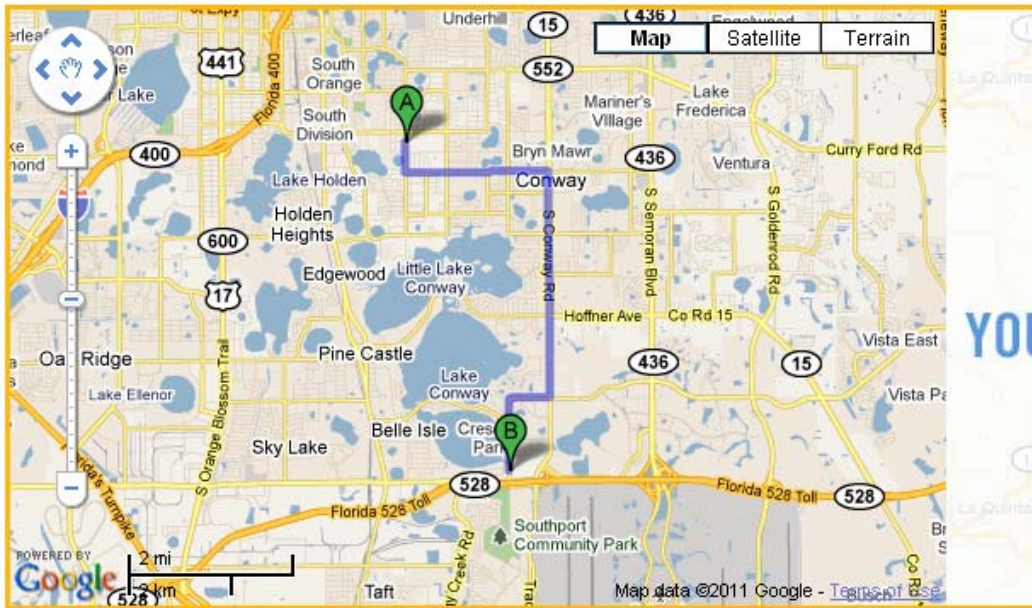

La Quinta Inn Orlando Airport West

7931 Daetwyler Dr
Orlando, FL 32812

Phone: 1-407-857-9215

Fax: 1-407-857-0877

From:

2809 S. Ferncreek
Orlando, FL

To:

La Quinta Inn Orlando Airport West
7931 Daetwyler Dr
Orlando, FL 32812

- La Quinta Inn & Suites
- La Quinta Inn

Use the scroll wheel on your mouse to zoom in or out, click on the map and drag to change its position, or double-click to re-center. [Reset the map](#) to its original position.

A S Ferncreek Ave

6.3 mi (about 14 mins)

- | | |
|--|--------|
| 1. Head south on S Ferncreek Ave toward E Pineloch St | 0.4 mi |
| 2. Take the 2nd left onto Lake Margaret Dr | 1.8 mi |
| 3. Turn right at S Conway Rd | 2.8 mi |
| 4. Turn right at Judge Rd | 0.6 mi |
| 5. Continue onto Daetwyler Dr
Destination will be on the left | 0.8 mi |