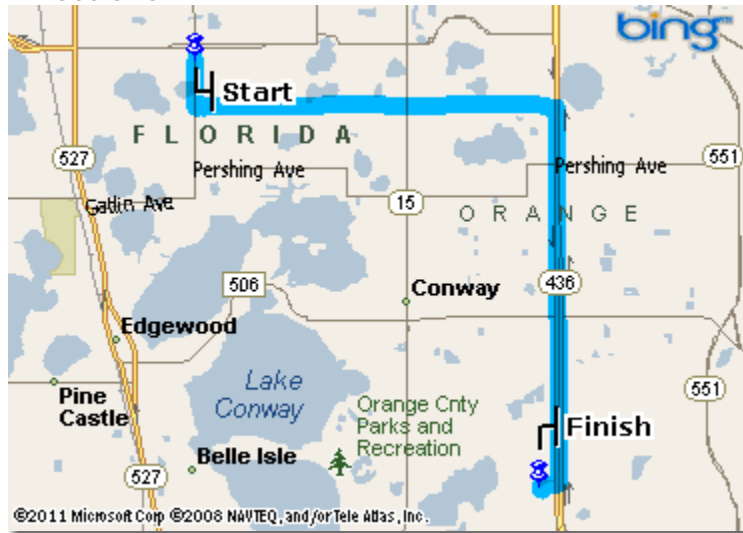

From: Address

2809 S.
Ferncreek
orlando

To: Country Inn & Suites By Carlson, Orlando

Airport, FL
5440 Forbes Place
Orlando, Florida 32812
Reservations: 1-800-596-2375
Phone: (407) 856-8896
FAX: (407) 857-7456
(407) 856-8896

Directions:

Total Distance: 6.7 mi.
Estimated Time: 13 minutes

Directions	Total
1: Depart Start on S Fern Creek Ave (South)	0.4 mi.
2: Turn LEFT (East) onto Lake Margaret Dr	3.0 mi.
3: Turn RIGHT (South) onto SR-436 [S Semoran Blvd]	3.1 mi.
4: Turn RIGHT (West) onto N Frontage Rd	0.1 mi.
5: Turn RIGHT (West) onto Forbes Pl	0.0 mi.